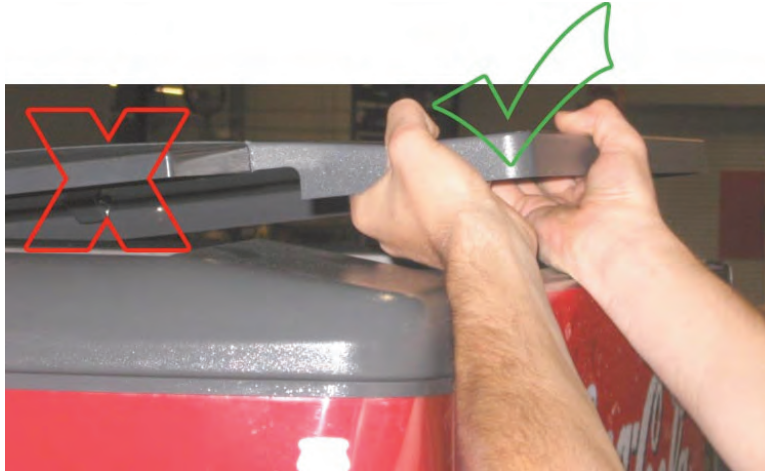

This instruction sheet applies to: **BEVARIETY™ ACIB Joined Lids**

NOTE: TO AVOID DAMAGING ALWAYS GRASP LID ASSEMBLY BY SIDE, NOT FRONT

When removing lid assembly, lift side up so it is raised above the wrapper in back, prior to removing from unit.

When installing, lift lid assembly to top of dispenser.